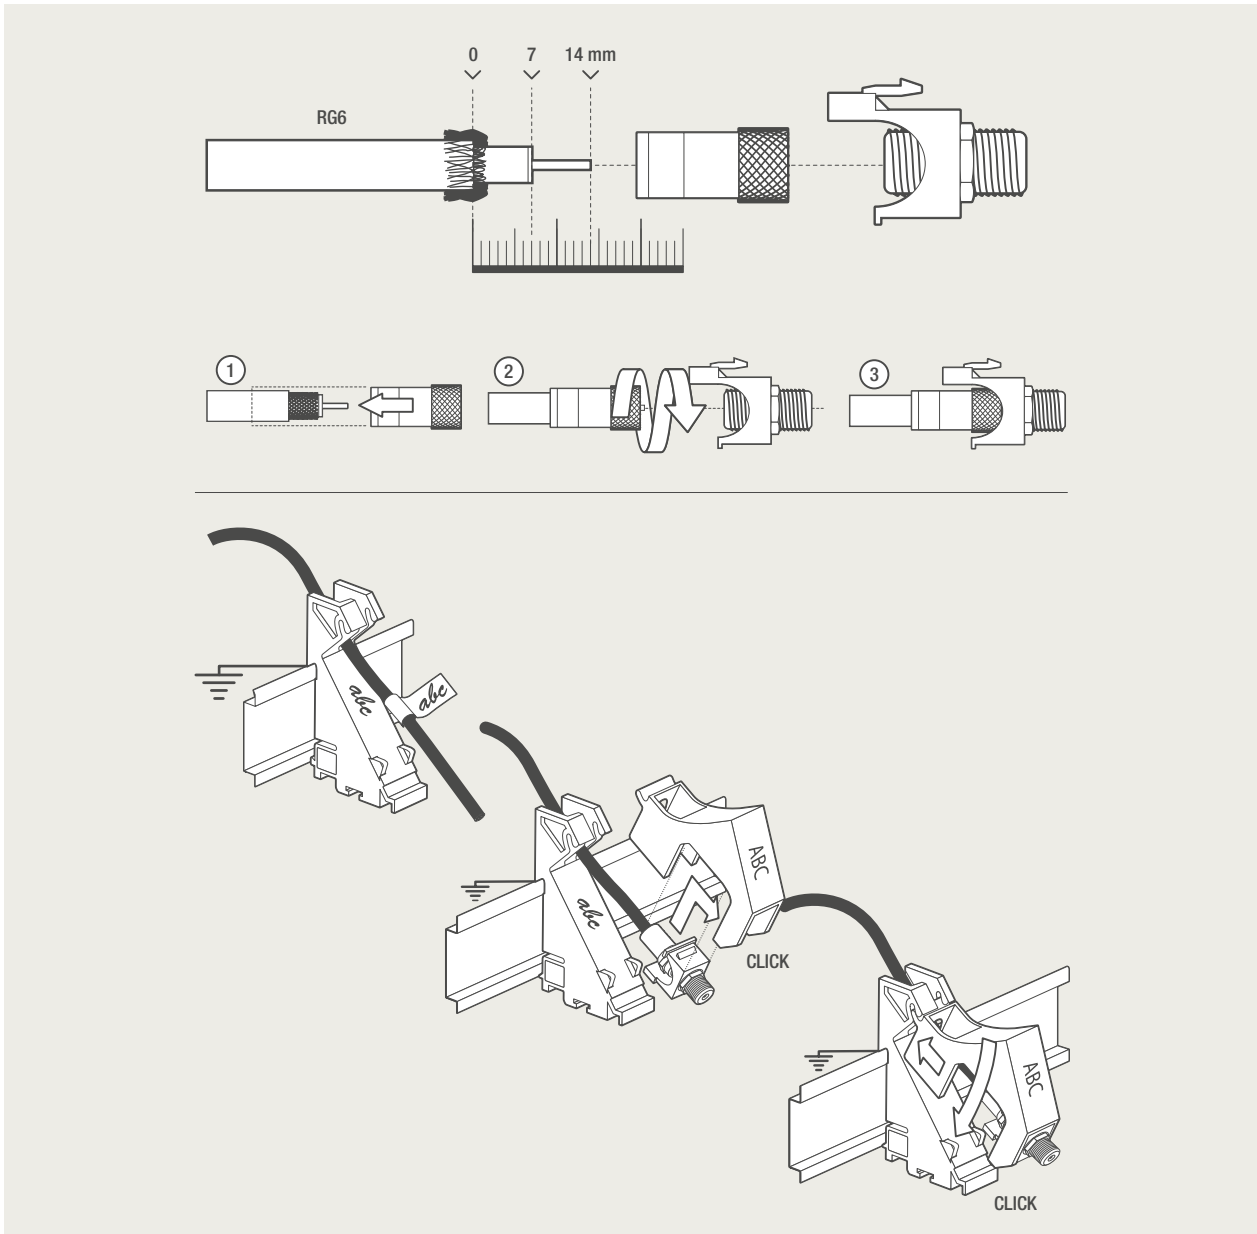

650-16910 Coax F-connector TV + SAT (RG6)